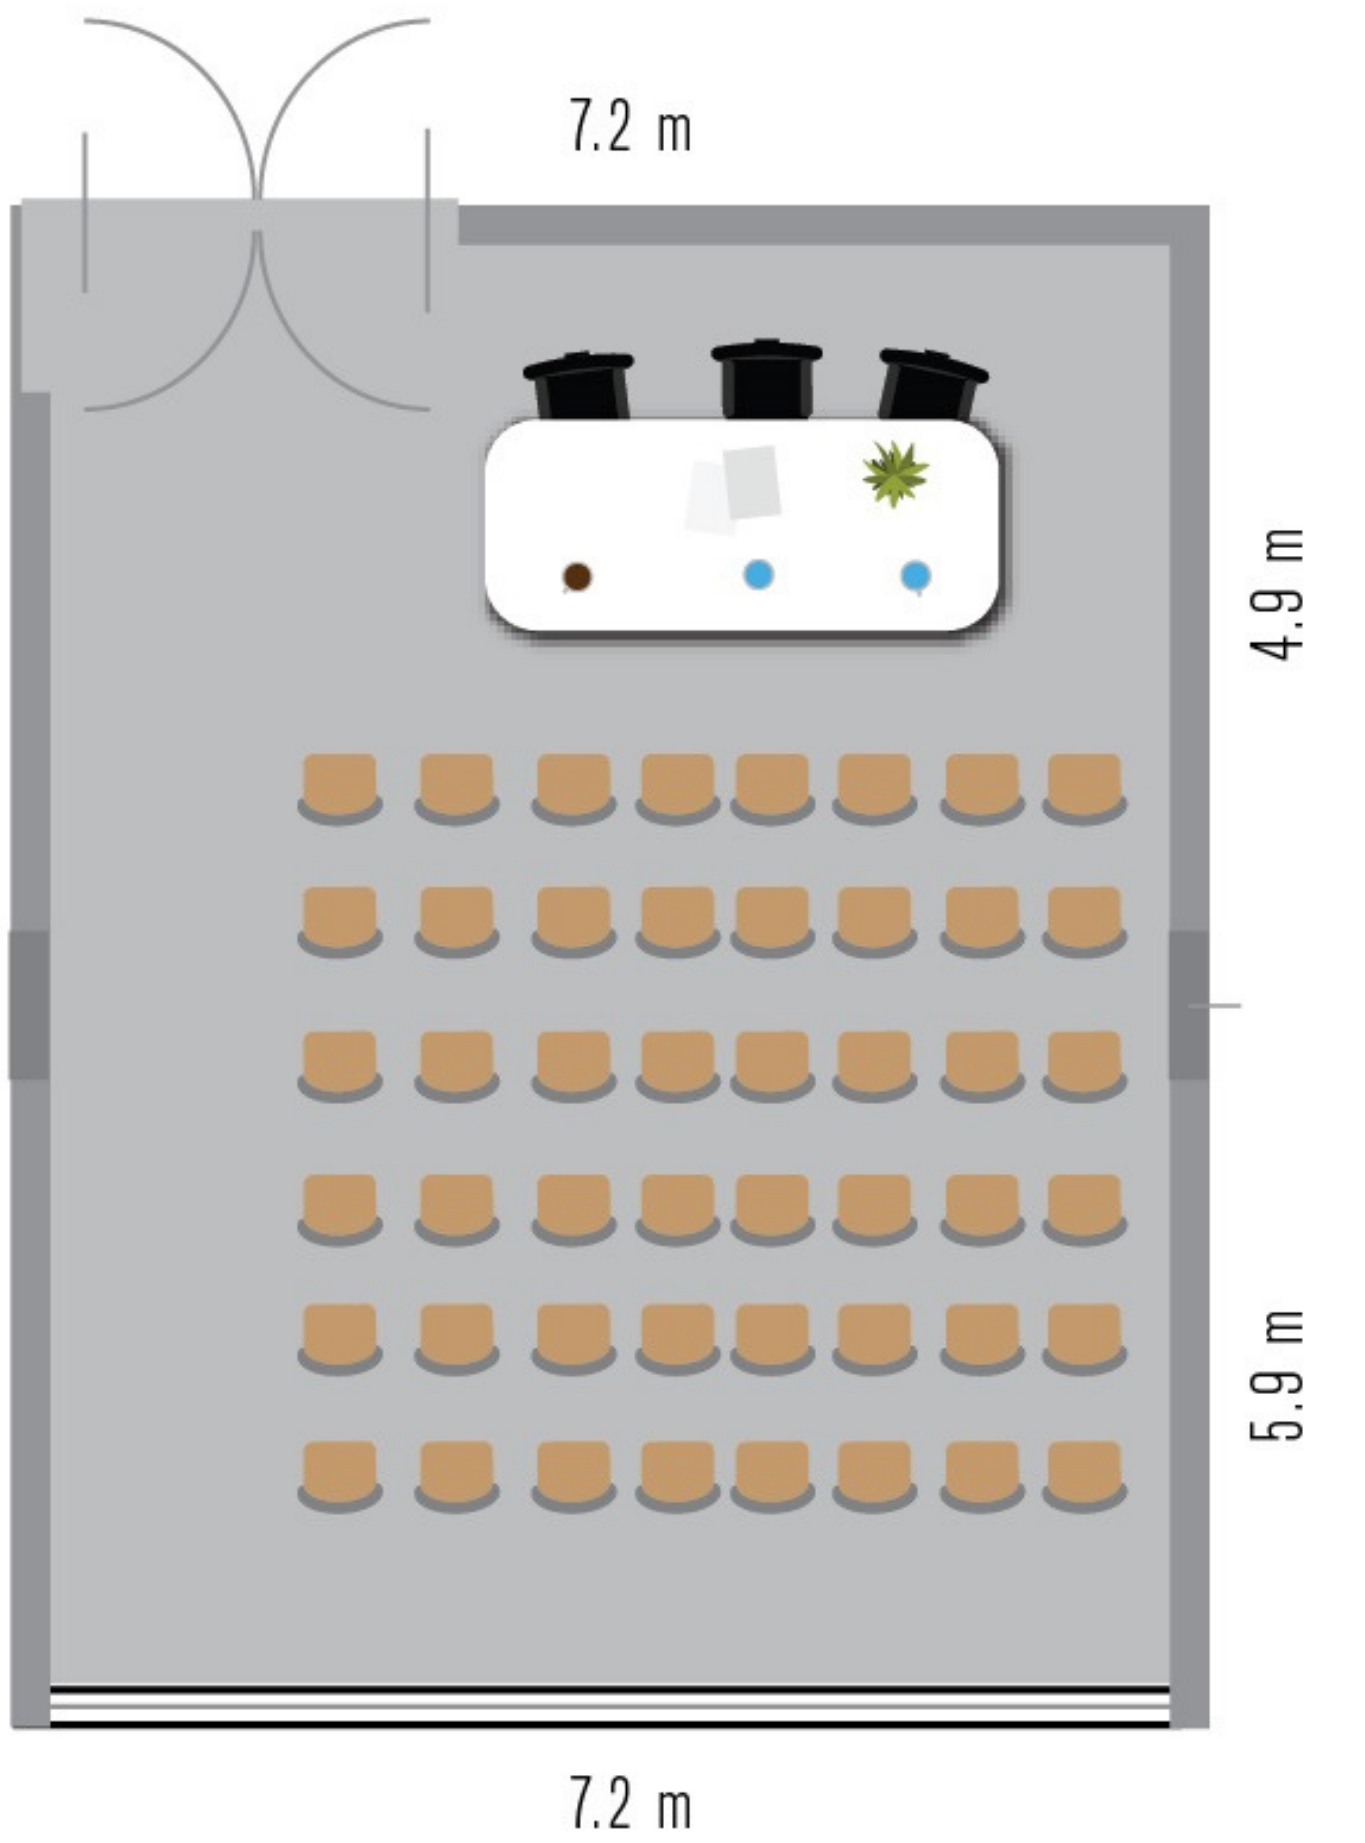

# CONFERENCE HALLS / ROOMS Maximum Capacities

Seating Style ►	Theatre Style	Classroom Style	U-Shape	Cabaret Style	Board Style	Banquet Style	Cocktail Reception
Meeting Room ▼	Capacity ▼	Capacity ▼	Capacity ▼	Capacity ▼	Capacity ▼	Capacity ▼	Capacity ▼
Les Etoiles	200	110	40	70	50	230	300
Venus*	80	50	30	35	40	80	100
Minerva*	50	40	30	30	35	40	70
Diana*	50	40	25	25	30	40	50

\* Venus, Minerva, Diana can be used separately or in combination to accommodate up to 200 delegates.