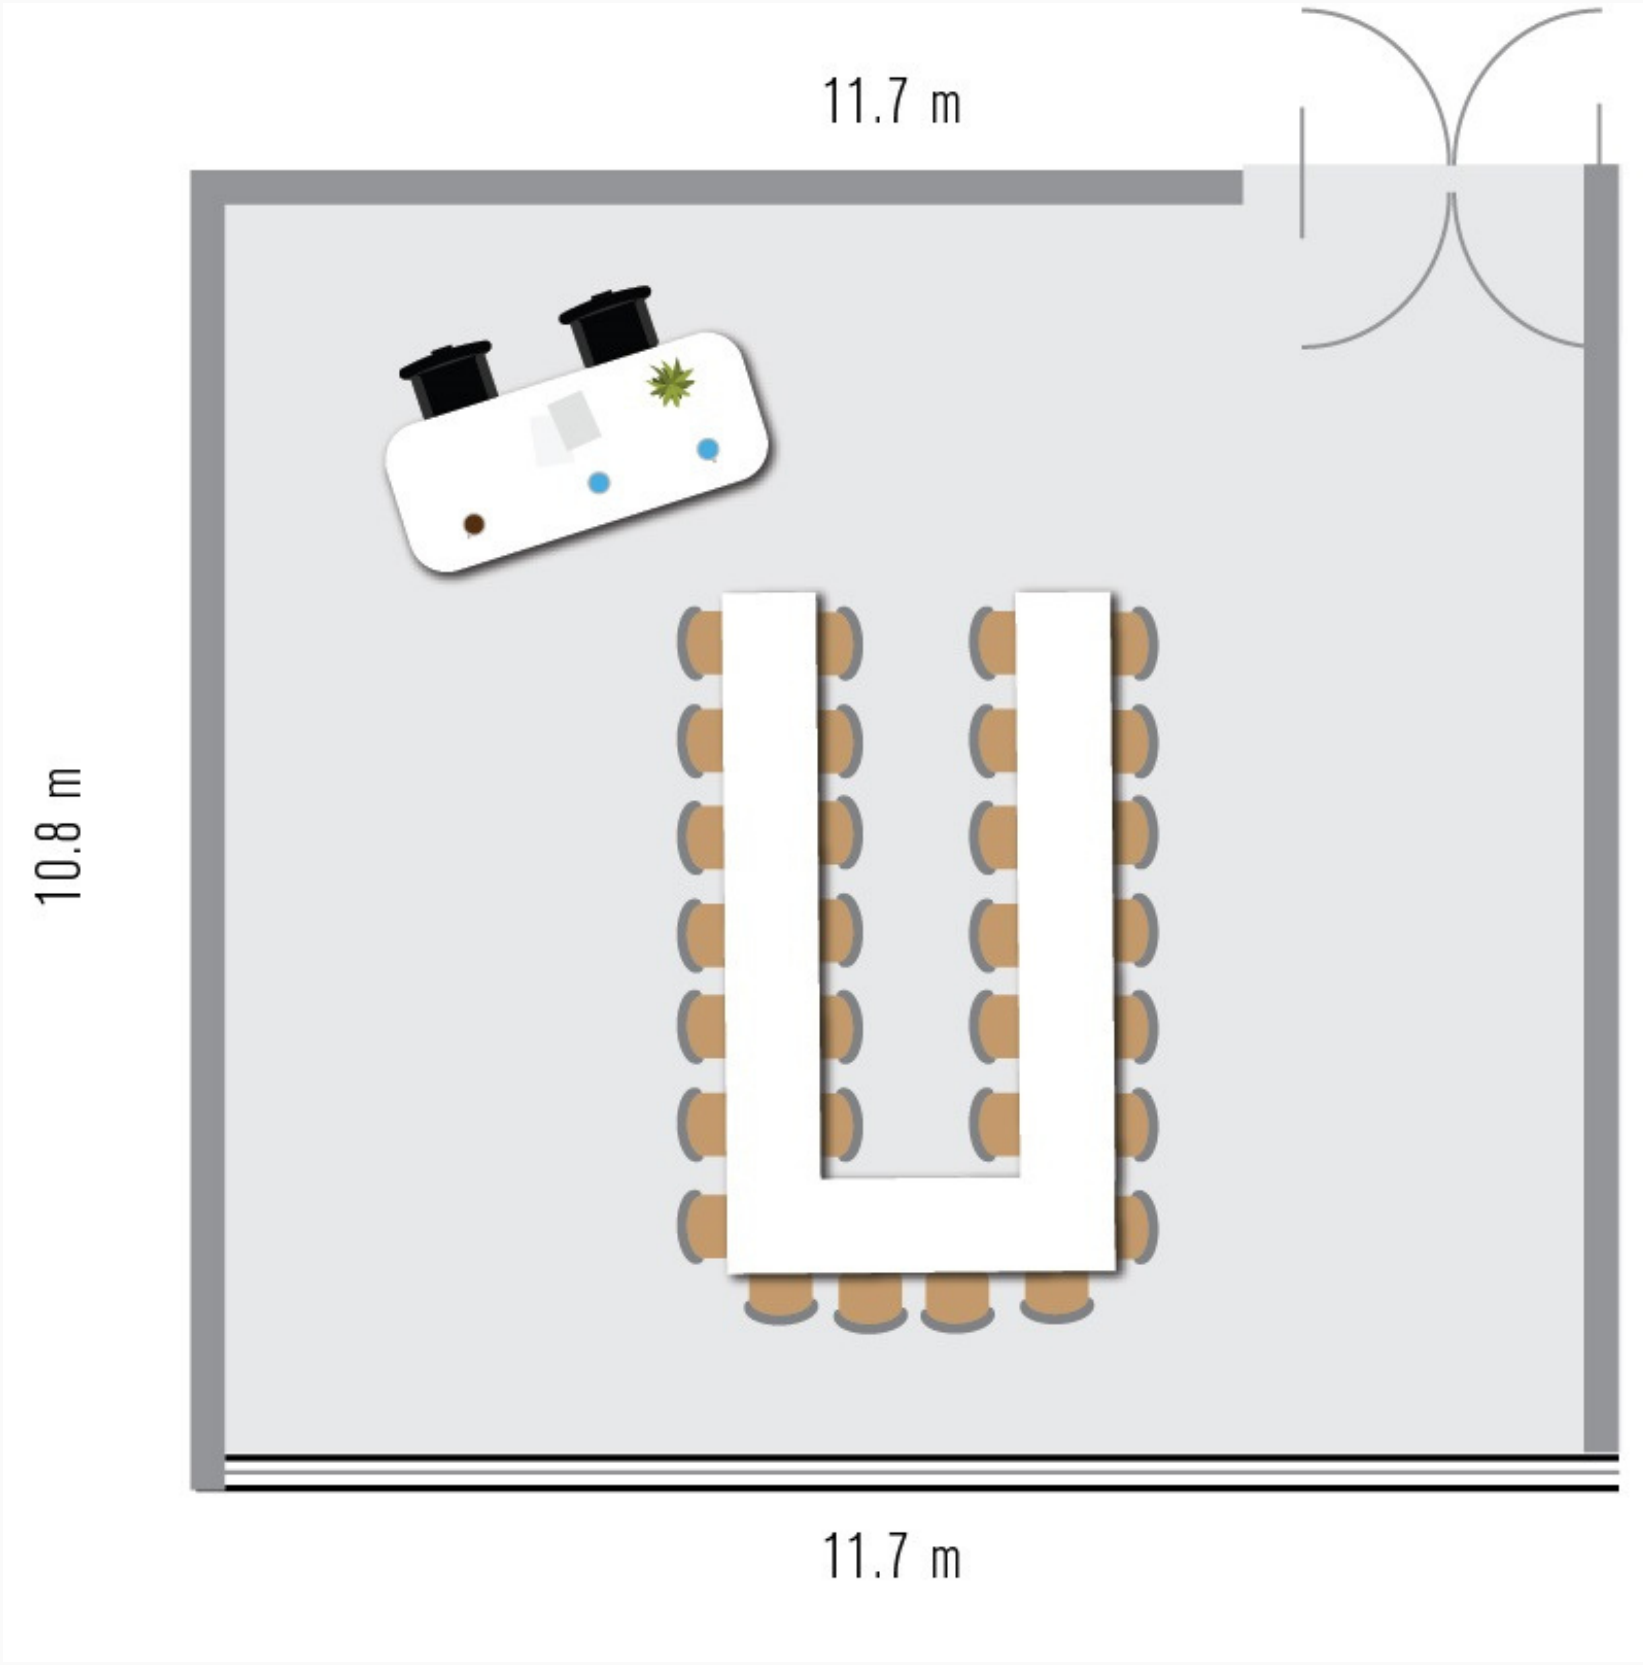

Venus Conference