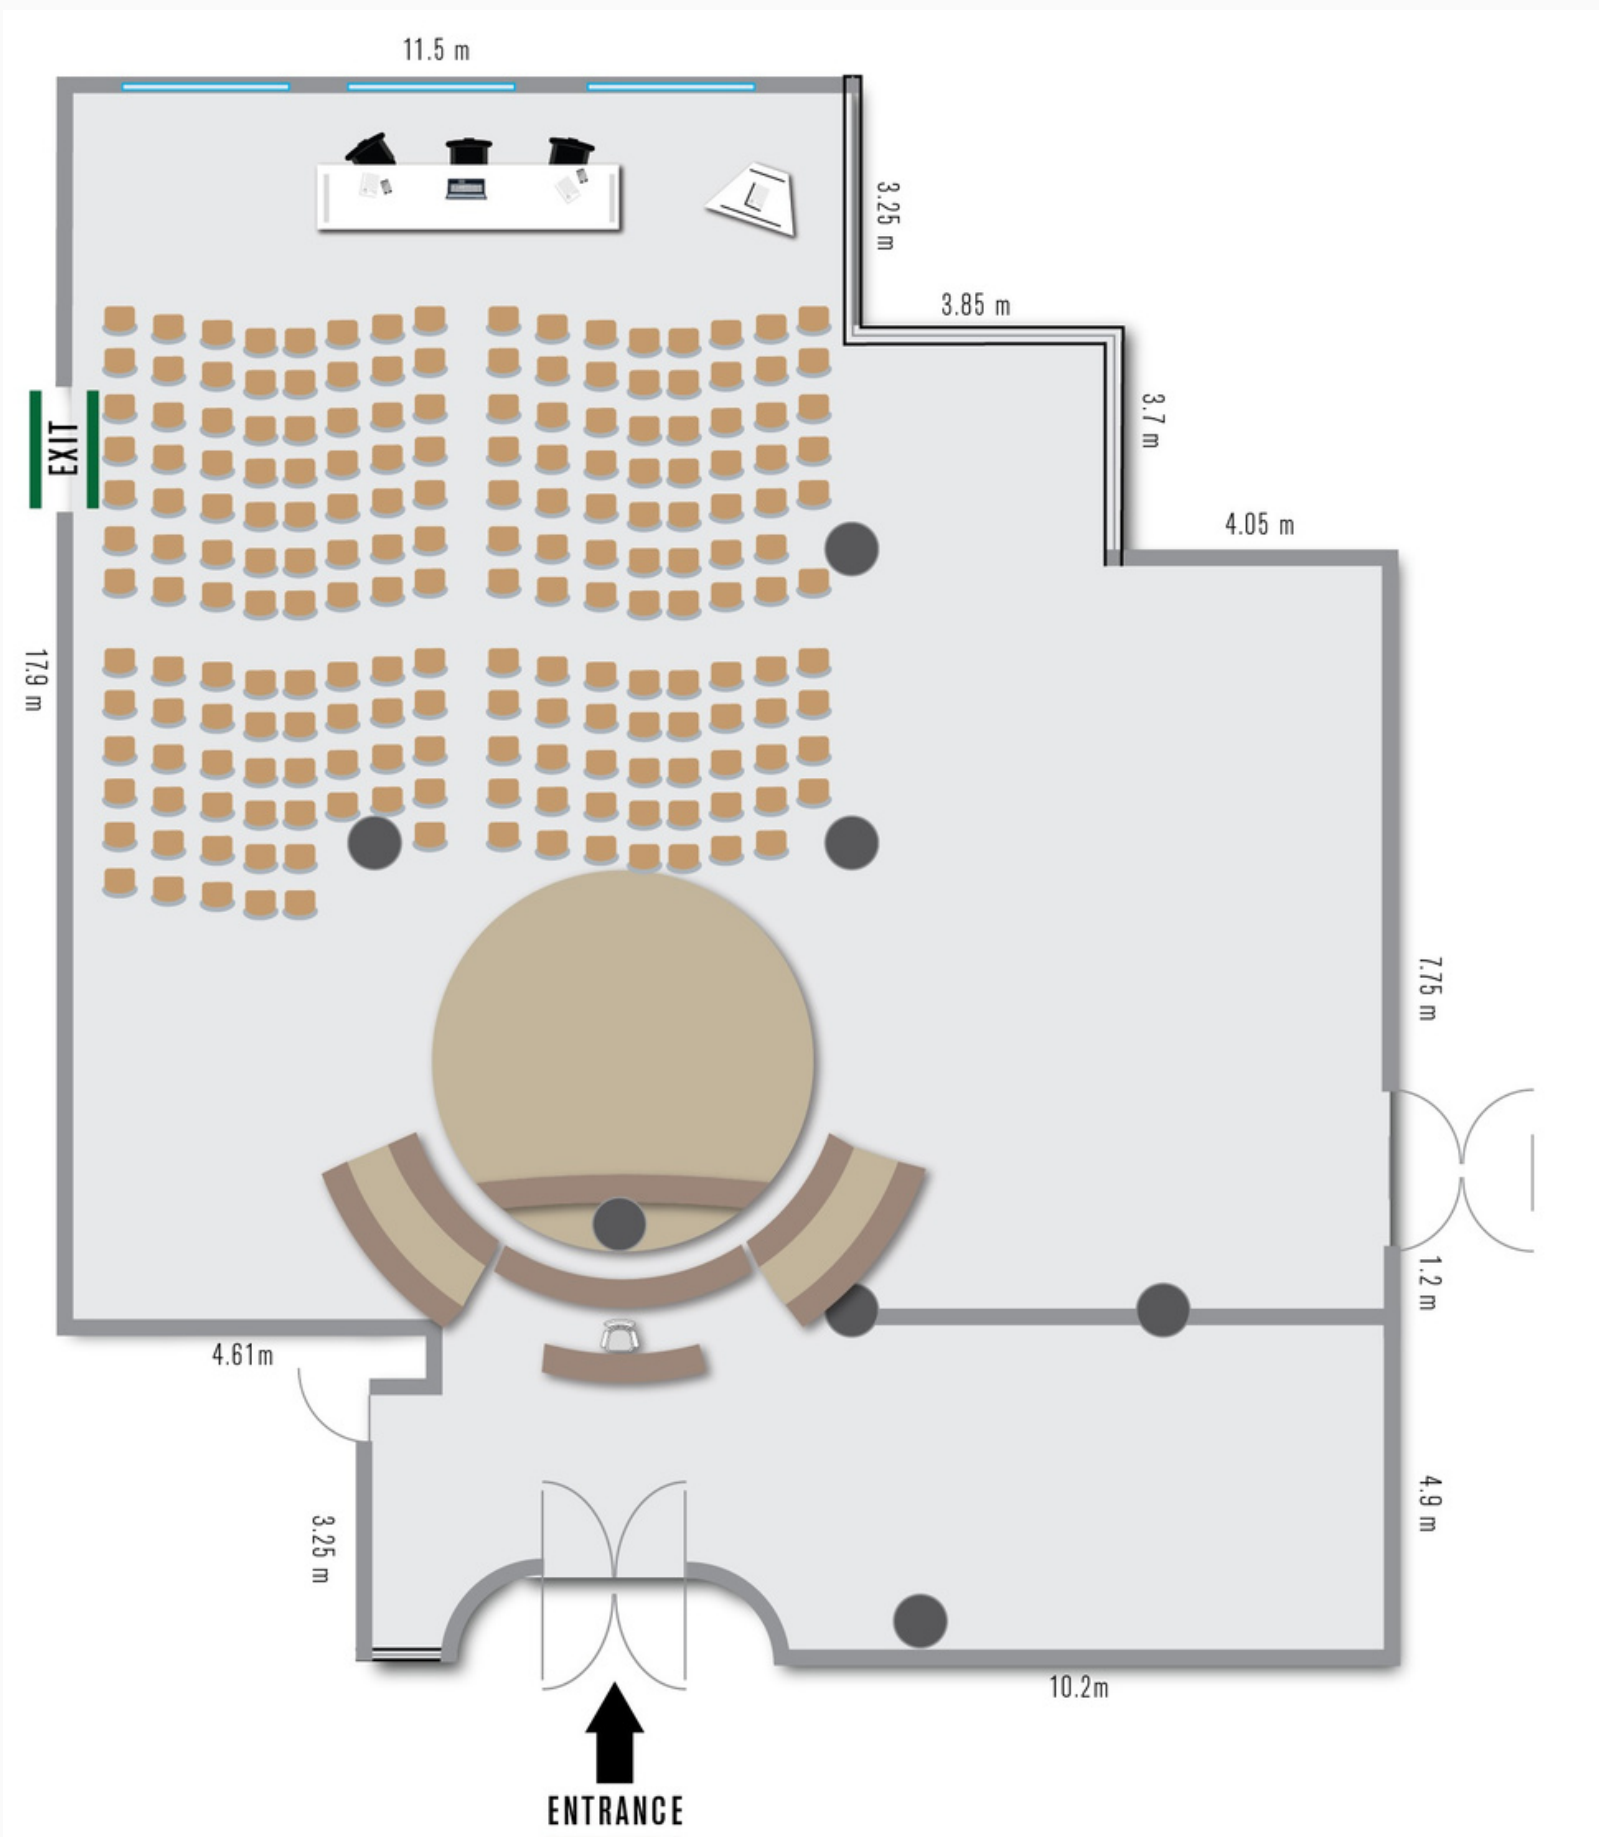

Les Etoiles Hall