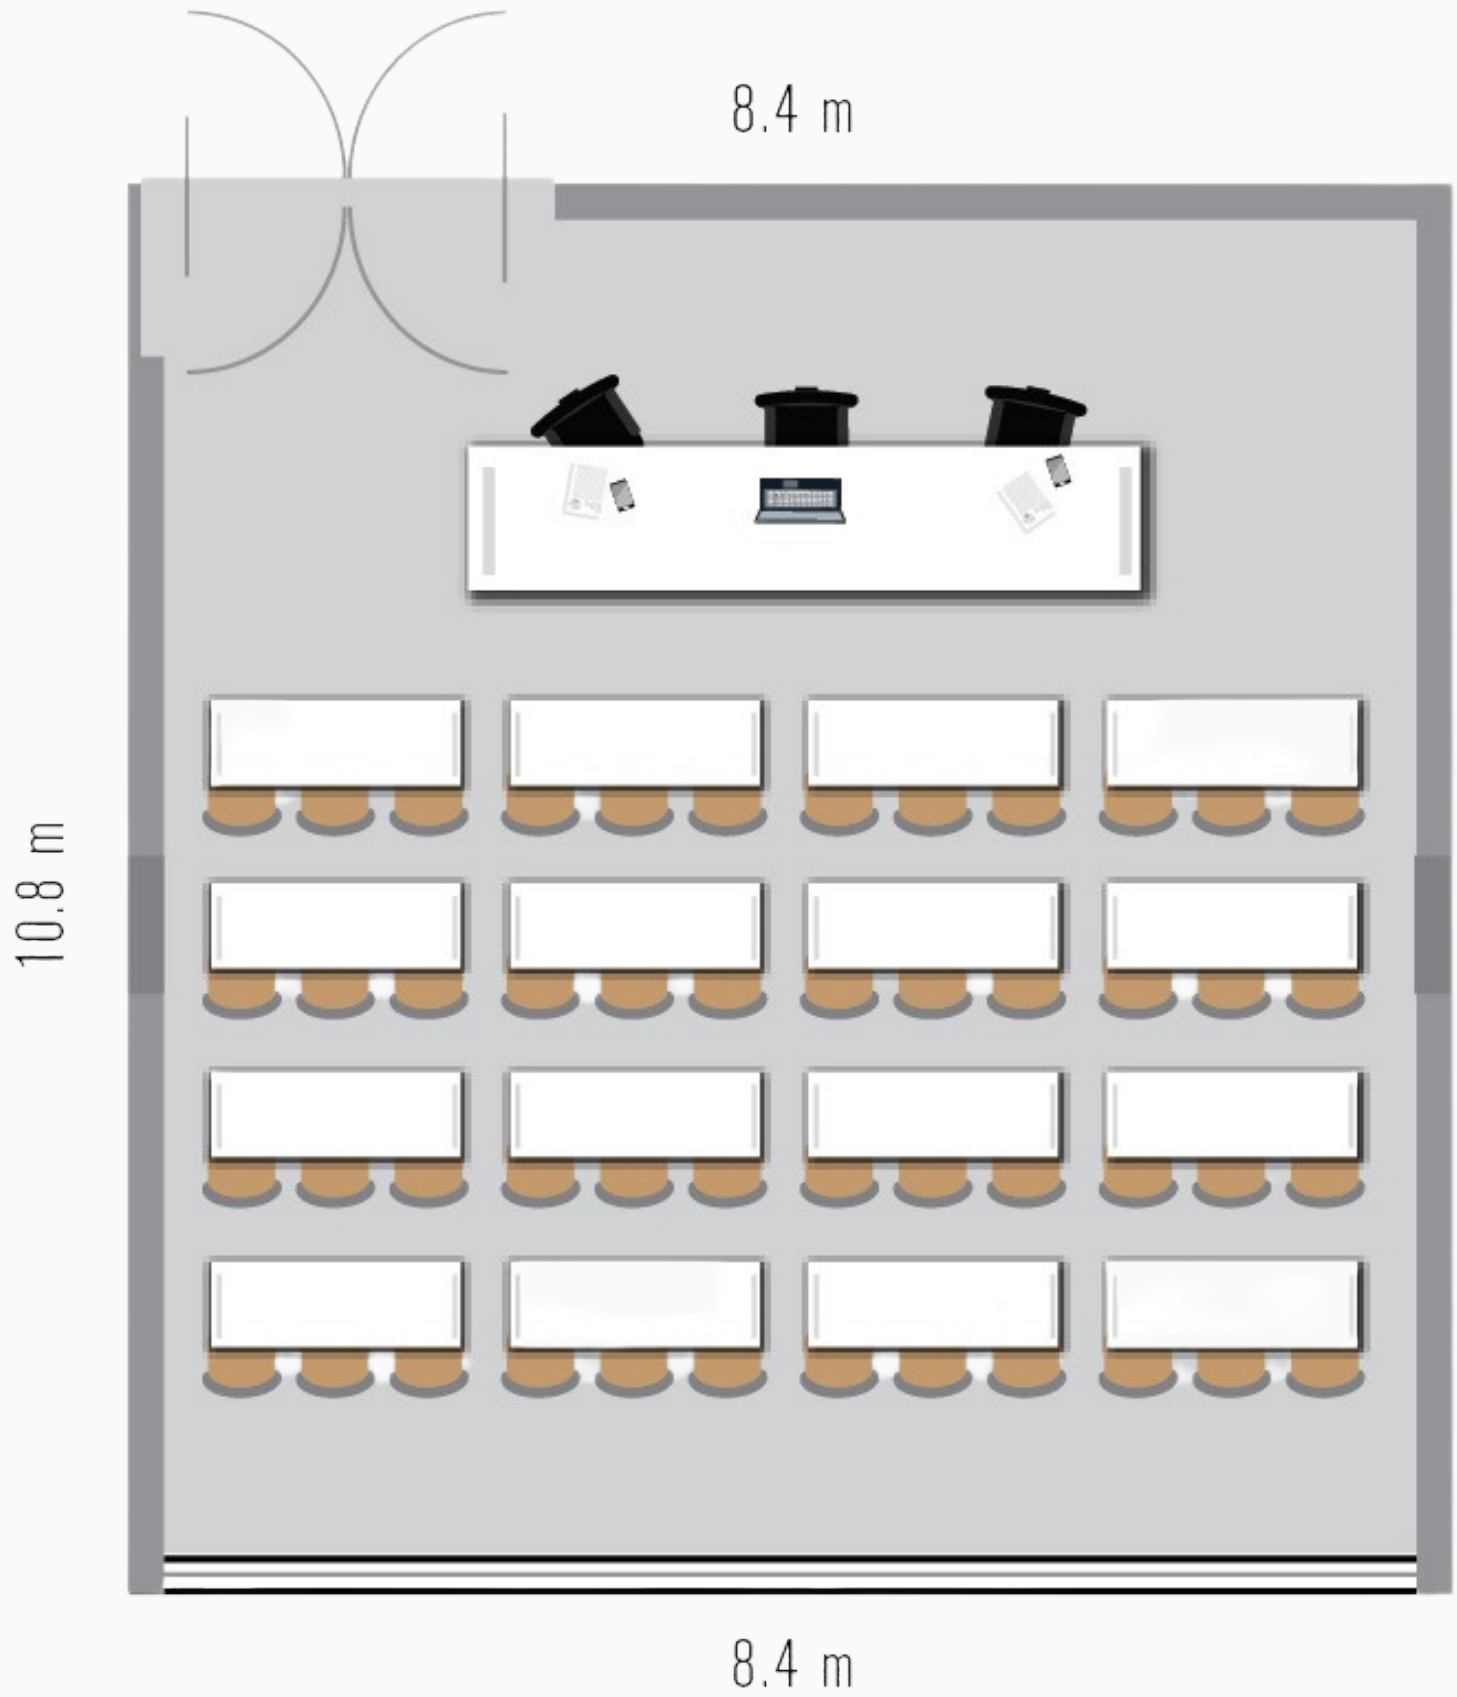

Minerva Conference